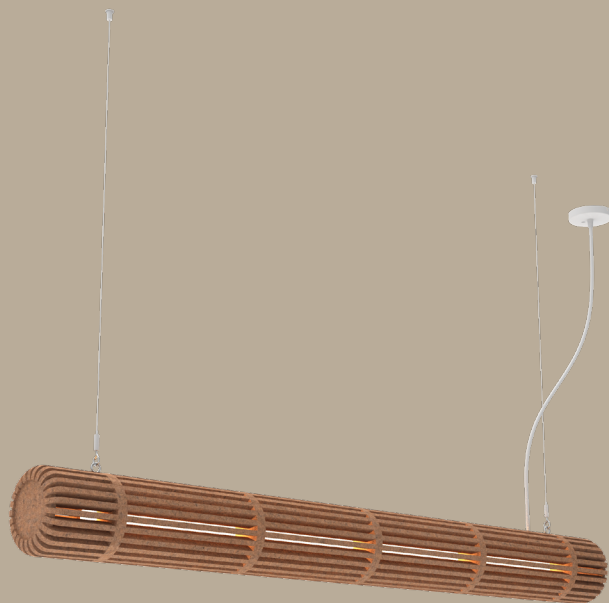

TRACKER

1 Choose your PETboard color

2 Choose your wiring

3 Choose your finishing (power plug, switches, strain relief etc..)

4 Choose your tripot color (floor lamp)

DESIGNS TRACKER[®]
LEGERRO HORIZON-39-G-W

DESIGNS

65

B

W

* Suspension system standard chrome

(HORIZON)-65-B-W

24

B

W

* Suspension system standard chrome

(FLORES75)-24-B-W

DESIGNS

22

B

W

* Suspension system standard chrome

(LEGERRO)-22-B-W

48

B

W

* Suspension system standard chrome

(SPHERE50)-48-B-W