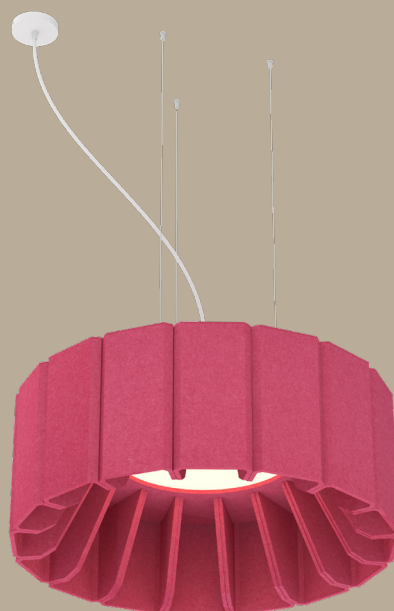

TRACKER

1 Choose your PETboard color

2 Choose your wiring

3 Choose your finishing (power plug, switches, strain relief etc..)

4 Choose your tripot color (floor lamp)

DESIGNS TRACKER[®]
LEGERRO HORIZON-39-G-W

DESIGNS

65

B

W

* Suspension system standard chrome

(HORIZON)-65-B-W

24

B

W

* Suspension system standard chrome

(FLORES75)-24-B-W

DESIGNS

22

B

W

* Suspension system standard chrome

(LEGERRO)-22-B-W

48

B

W

* Suspension system standard chrome

(SPHERE50)-48-B-W