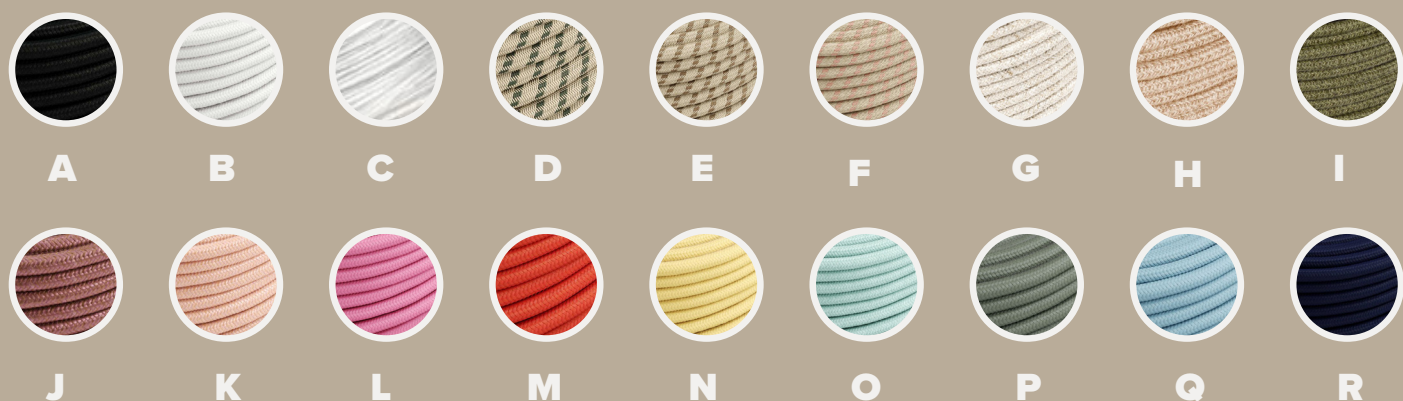

TRACKER

1 Choose your PETboard color

2 Choose your wiring

3 Choose your finishing (power plug, switches, strain relief etc..)

4 Choose your tripot color (floor lamp)

DESIGNS TRACKER[®]
LEGERRO HORIZON-39-G-W