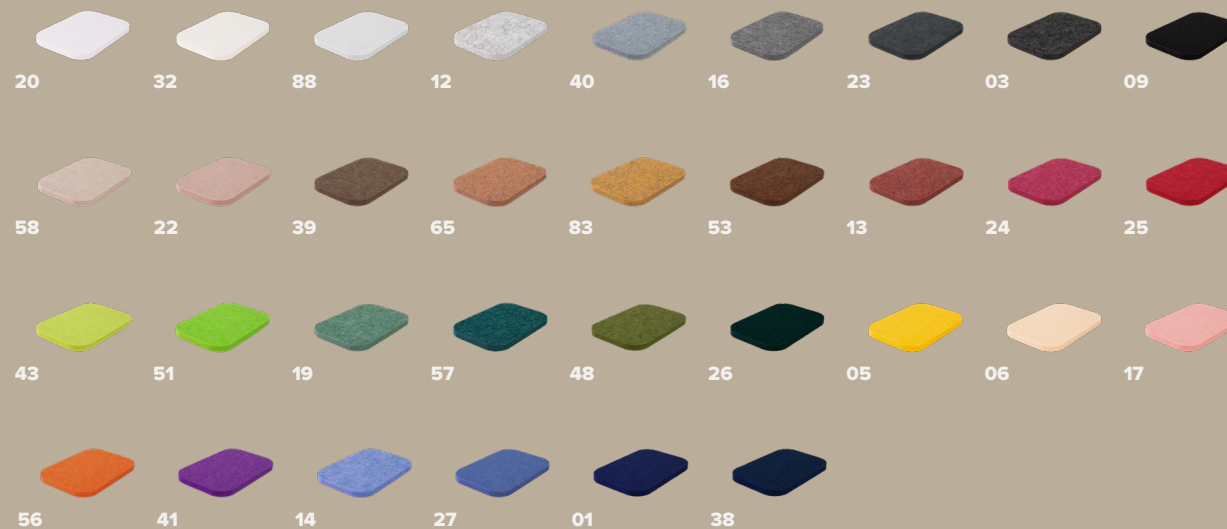

CURVY60-17-G-G-MG

1 Choose your PETboard color

2 Choose your wiring

3 Choose suspension system

4 Choose ceiling roset

**DUURZAAM
DUTCH
DESIGN**

VISIT www.designstracker.com
for more information