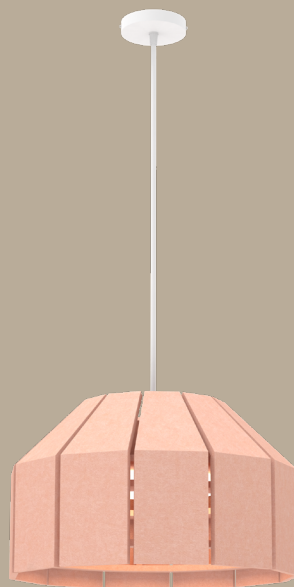

TRACKER

1 Choose your PETboard color

2 Choose your wiring

3 Choose your finishing (power plug, switches, strain relief etc..)

4 Choose your tripot color (floor lamp)

DESIGNS TRACKER[®]
LEGERRO-22/65-G-W

The image shows two cylindrical lampshades. The one in the foreground is a vibrant green, while the one in the background is a dark brown. Both are constructed from vertical, slightly curved slats that create a textured, ribbed appearance. The lighting is soft, highlighting the texture of the material.

DESIGNS TRACKER®
LEGERRO-48-G-W

DESIGNS

22

B

W

* Suspension system standard chrome

(LEGERRO)-22-B-W

48

B

W

* Suspension system standard chrome

(SPHERE50)-48-B-W

DESIGNS

17

B

W

* Suspension system standard chrome

(LUXPLANA45)-17-B-W

22

G

W

* Suspension system standard chrome

(LEGERROFLOOR60)-22-G-W