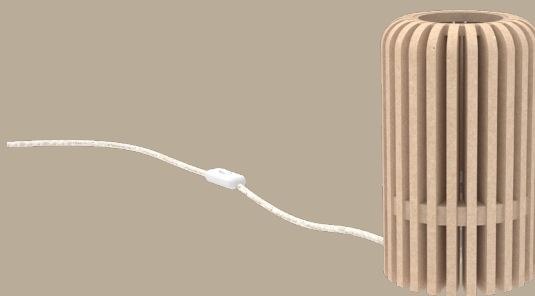

TRACKER

1 Choose your PETboard color

2 Choose your wiring

3 Choose your finishing (power plug, switches, strain relief etc..)

4 Choose your tripot color (floor lamp)

DESIGNS TRACKER[®]
LEGERRO-22/65-G-W

The image shows two cylindrical lampshades. The one in the foreground is a vibrant green, while the one in the background is a dark brown. Both are constructed from vertical, slightly curved slats that create a textured, ribbed appearance. The lighting is soft, highlighting the texture of the material.

DESIGNS TRACKER®
LEGERRO-48-G-W

DESIGNS

22

B

W

* Suspension system standard chrome

(LEGERRO)-22-B-W

48

B

W

* Suspension system standard chrome

(SPHERE50)-48-B-W

DESIGNS

17

B

W