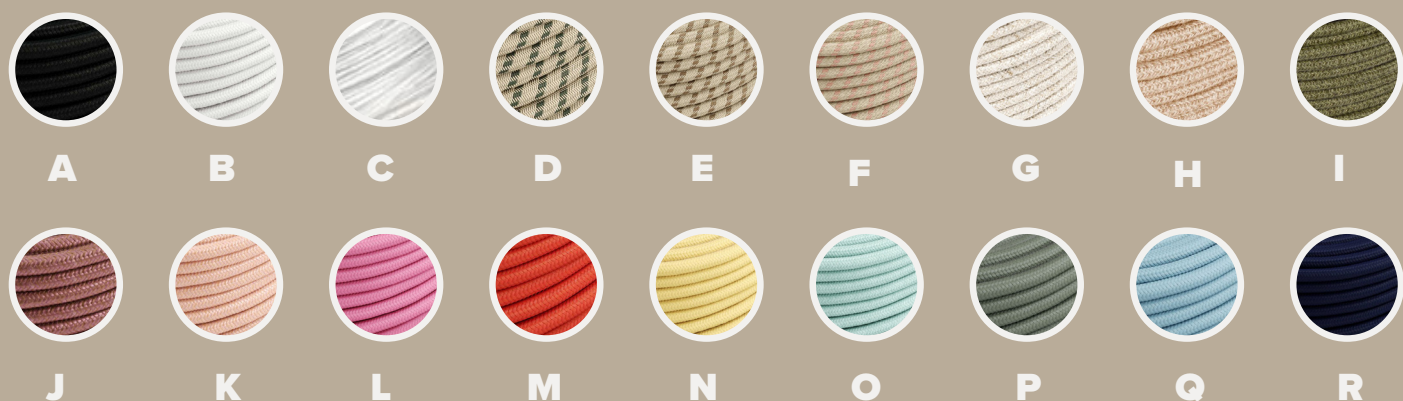

TRACKER

1 Choose your PETboard color

2 Choose your wiring

3 Choose your finishing (power plug, switches, strain relief etc..)

4 Choose your tripot color (floor lamp)

DESIGNS TRACKER[®]
LEGERRO-22/65-G-W

The image shows two cylindrical lampshades. The one in the foreground is a vibrant green, while the one in the background is a dark brown. Both are constructed from vertical, slightly curved slats that create a textured, ribbed appearance. The lighting is soft, highlighting the texture of the material.

* Suspension system standard chrome

(LUXPLANA45)-17-B-W

22

G

W

* Suspension system standard chrome

(LEGERROFLOOR60)-22-G-W