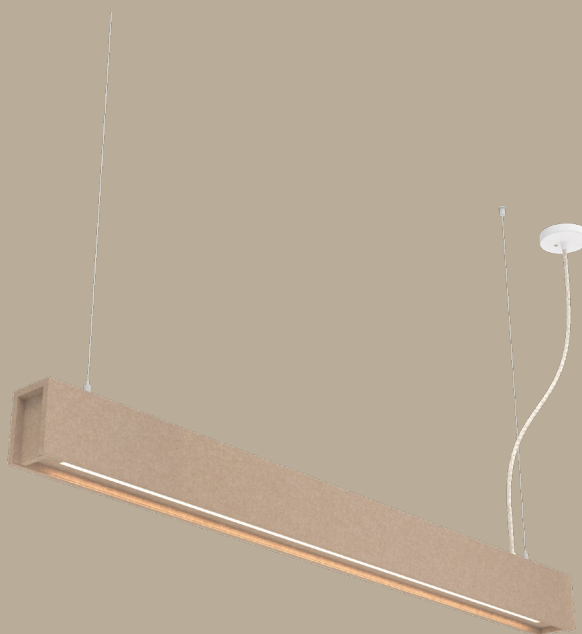

**W**

**P2**

**(2738LUXSTAND)-22-G-W-P2**

DESIGNS TRACKER<sup>®</sup>

© 2023 Designstracker. All rights reserved.

# DESIGNS

**22**

**G**

**W**

\* Suspension system standard chrome

**(LINE120)-22-G-W**

**17**

**B**