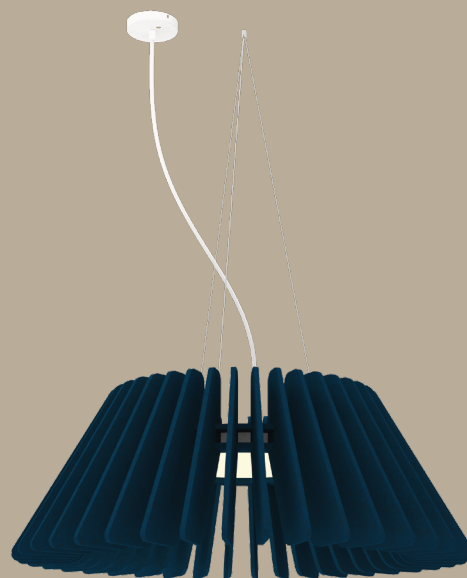

## 4 Choose your tripot color (floor lamp)

DESIGNS TRACKER<sup>®</sup>  
LEGERROSTAND28-09-A-B-P1

# DESIGNS

**38**

**B**

**W**

\* Suspension system standard chrome

**(SOLIS90)-38-B-W**

**22**

**G**

**W**

**P2**

**(2738LUXSTAND)-22-G-W-P2**

DESIGNS TRACKER<sup>®</sup>

© 2023 Designstracker. All rights reserved.