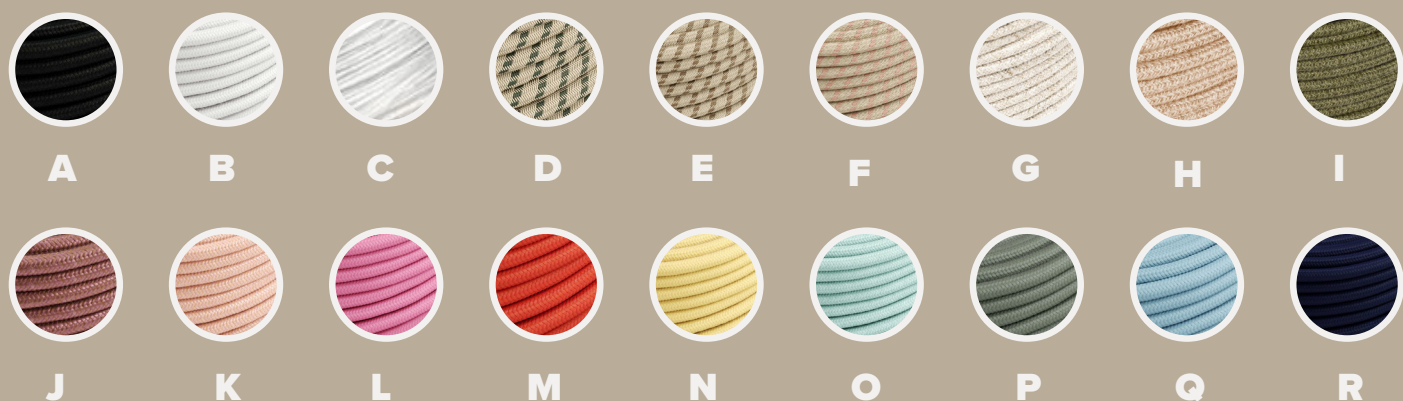

TRACKER

1 Choose your PETboard color

2 Choose your wiring

3 Choose your finishing (power plug, switches, strain relief etc..)

4 Choose your tripot color (floor lamp)

DESIGNS TRACKER[®]
LEGERRO_{FLOOR}-65-G-W