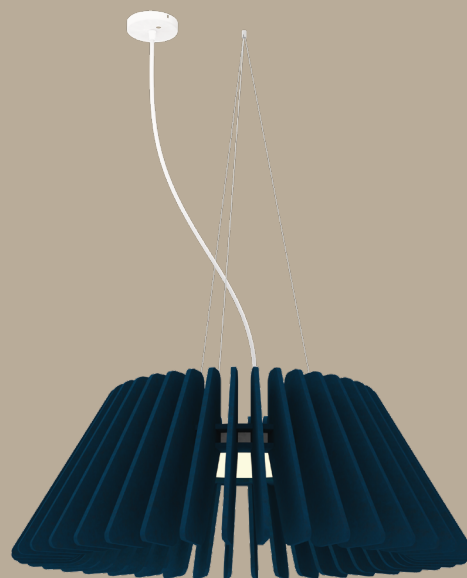

TRACKER

1 Choose your PETboard color

2 Choose your wiring

3 Choose your finishing (power plug, switches, strain relief etc..)

4 Choose your tripot color (floor lamp)

DESIGNS TRACKER[®]
LEGERRO_{FLOOR}-65-G-W

DESIGNS TRACKER[®]
LEGERRO_{FLOOR}-22-G-W

DESIGNS

38

B

W

* Suspension system standard chrome

(SOLIS90)-38-B-W

22

G

W

P2

(2738LUXSTAND)-22-G-W-P2

DESIGNS TRACKER[®]

© 2023 Designstracker. All rights reserved.

DESIGNS

17

B

W

* Suspension system standard chrome

(LUXPLANA45)-17-B-W

22

G

W

* Suspension system standard chrome