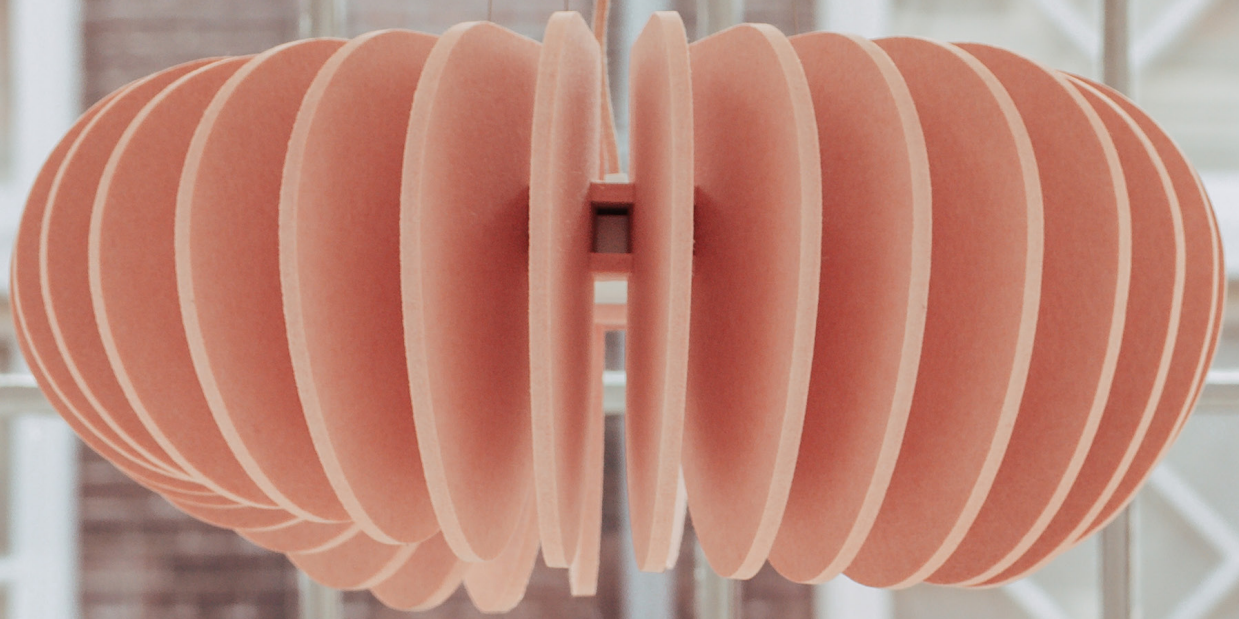

CURVY

STANDARD: LEDpanel

OPTIONAL:
LED-Globe E27 Socket

DESIGNS TRACKER

© 2023 Designstracker. All rights reserved

TECHNICAL SPECIFICATIONS CURVY

Input Voltage:	AC85-265V, 50/60Hz
LED Power CURVY60:	24W (2160lm)
LED Power CURVY75:	24W (2160lm)
LED Power CURVY90:	28W (2520lm)
Efficiency(lm/w):	90lm/w
LED Type:	SMD2835 (LEDpanel)
Color Rendering Index(CRI):	80 Ra
Dimensions CURVY60:	Ø60x30cm
Dimensions CURVY75:	Ø75x37cm
Dimensions CURVY90:	Ø90x45cm
Cable length:	200cm
Control:	LampSmartPro app/Remote

Ø60

Ø75

Ø90

TECHNICAL SPECIFICATIONS PETBOARD

Composition:	100% PET (> 70% recycled PET)
Thickness:	9mm
Density:	210kg/m ³
Weight:	1900g/m ² (± 2%)
Number of PET-bottles:	55/m ²

PETpanel colors: 33

Fire test EN 13501-1: B-S1, d0

Sound-absorbing surface CURVY60:	1,13m ² (± 5%)
Sound-absorbing surface CURVY75:	1,75m ² (± 5%)
Sound-absorbing surface CURVY90:	2,55m ² (± 5%)

Sound absorption petboard α_w /m ² :	0,25
Sound absorption petboard NRC/m ² :	0,30